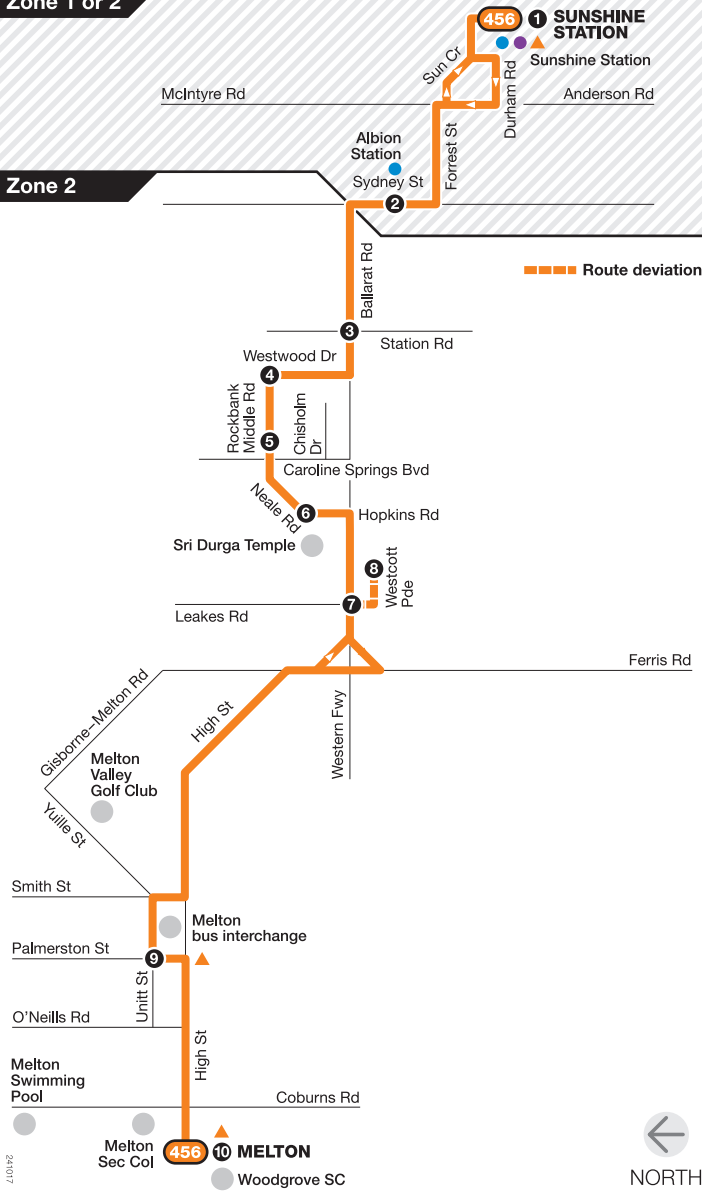

# Sunshine Station – Melton

Route 456 via Caroline Springs

Zone 1 or 2

Zone 2

24/017

Ticketing zones

Single zone  
Zone overlap  
Connecting train  
Connecting V/Line train  
Connecting bus  
Major stop

For more information visit [ptv.vic.gov.au](http://ptv.vic.gov.au) or call 1800 800 007

MAP NOT TO SCALE  
© Public Transport Victoria 2017