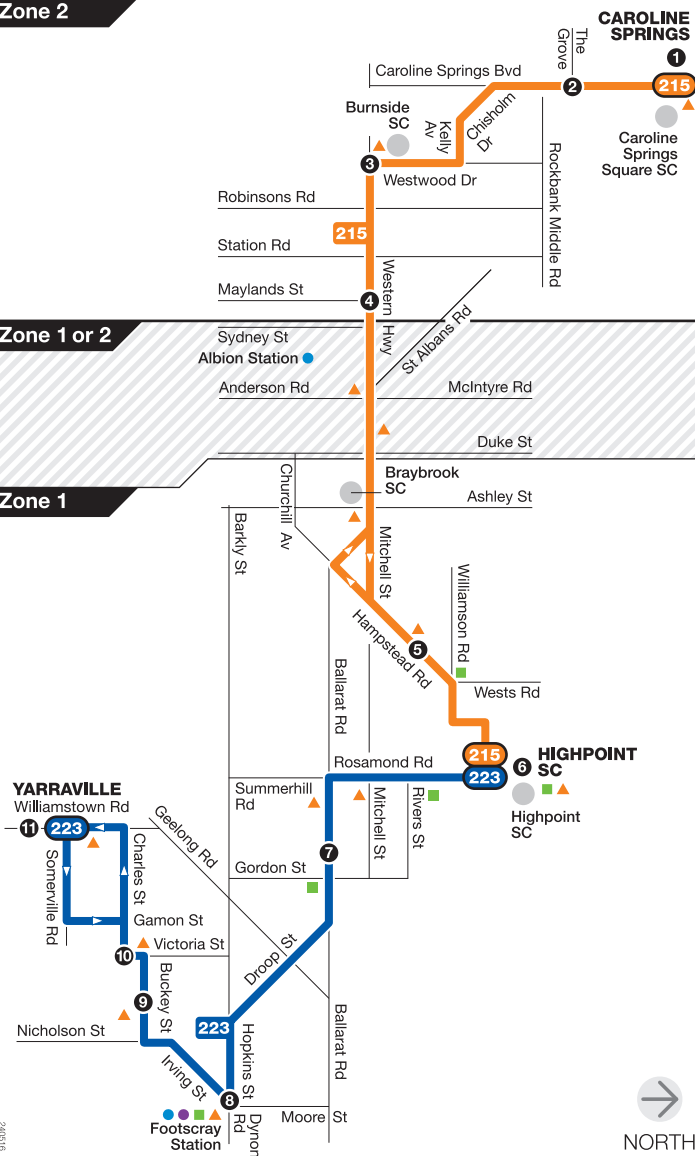

# Caroline Springs / Yarraville – Highpoint SC

Route 215 Caroline Springs – Highpoint SC

Route 223 Yarraville – Highpoint SC

Zone 2

Zone 1 or 2

Zone 1

240516

For more information visit [ptv.vic.gov.au](http://ptv.vic.gov.au) or call 1800 800 007

MAP NOT TO SCALE  
© Public Transport Victoria 2016