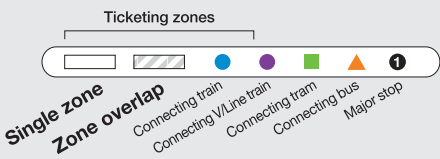

# Caroline Springs / Yarraville – Highpoint SC

Route 215 Caroline Springs – Highpoint SC

Route 223 Yarraville – Highpoint SC

Zone 2

Zone 1 or 2

Zone 1

240516

For more information visit [ptv.vic.gov.au](http://ptv.vic.gov.au) or call 1800 800 007